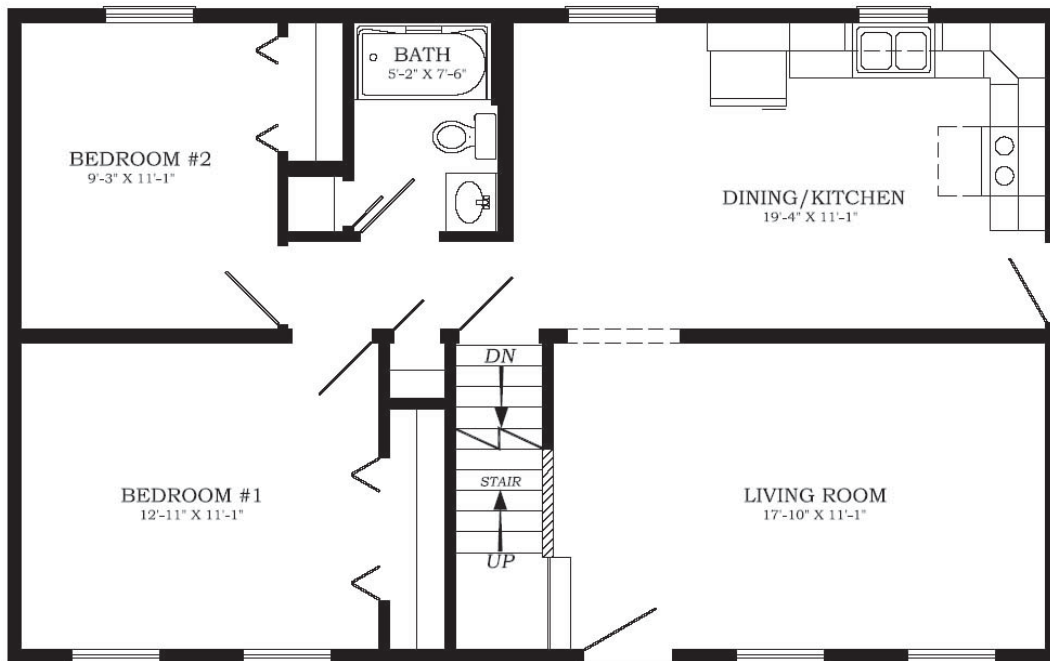

*Baker - 23'8"X38 - 899 SF*

*2 Bedroom 1 Bath*

Place Company Logo Here