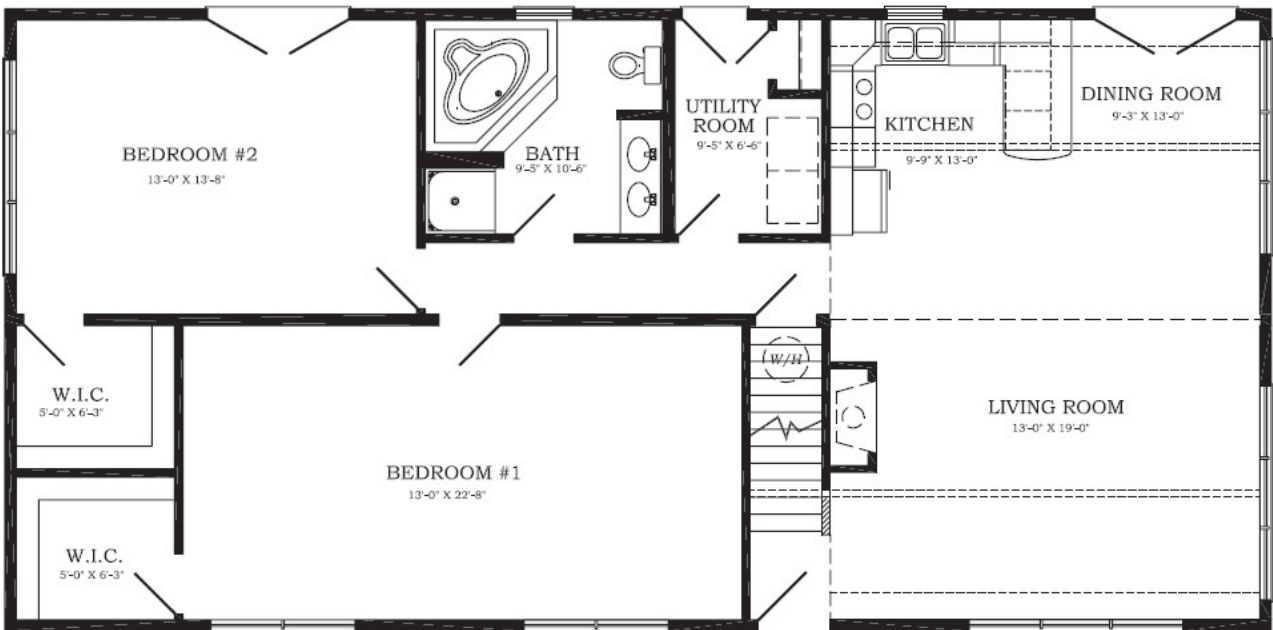

*Crane - 27'6"X56 - 1,540 SF*

*2 Bedroom 1 Bath*

Place Company Logo Here