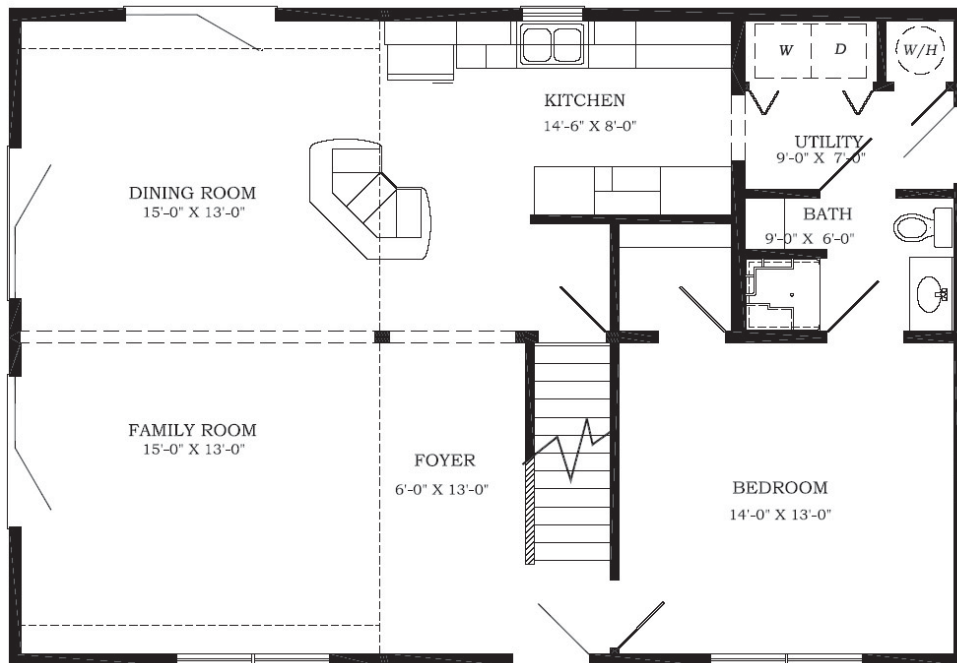

*Jefferson - 27'6"X40 - 1,100 SF*

*1 Bedroom 3/4 Bath*

Place Company Logo Here