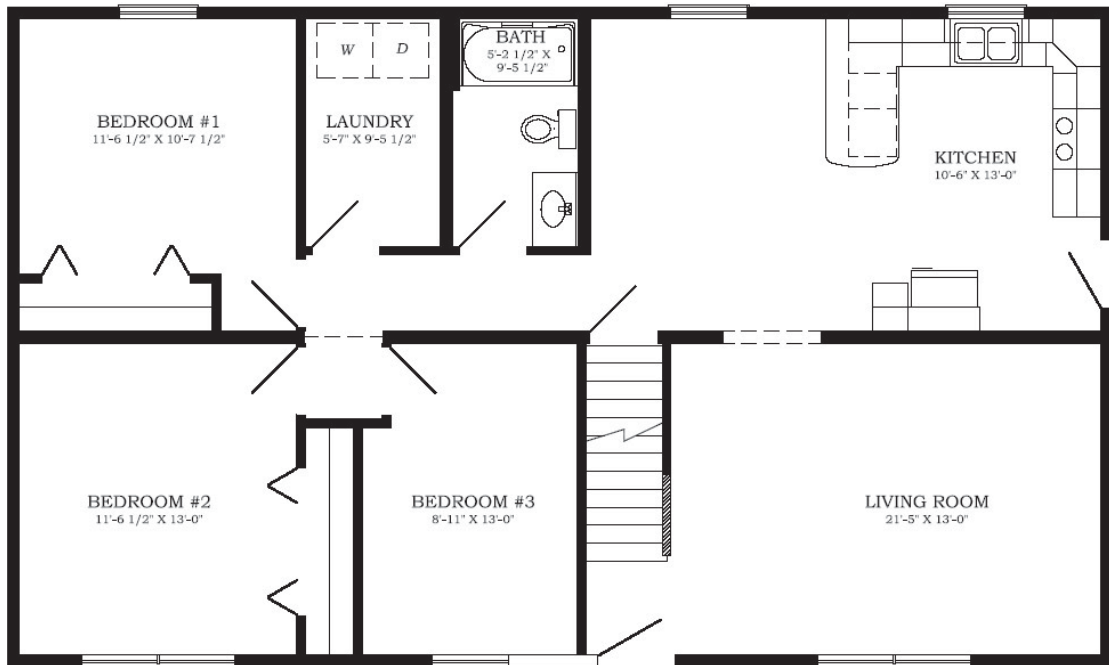

*Jordan - 27'6"X46 - 1,265 SF*

*3 Bedroom 1 Bath*

Place Company Logo Here