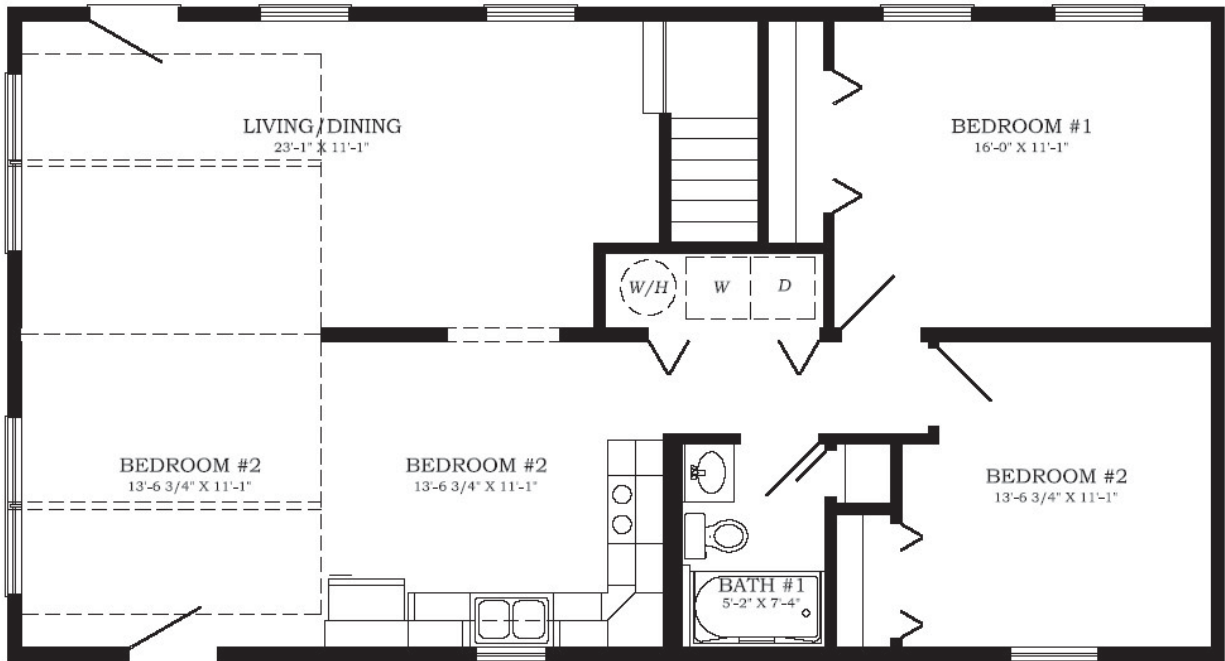

*Lakeside - 23'8"X44 - 1,041 SF*

*2 Bedroom 1 Bath*

Place Company Logo Here