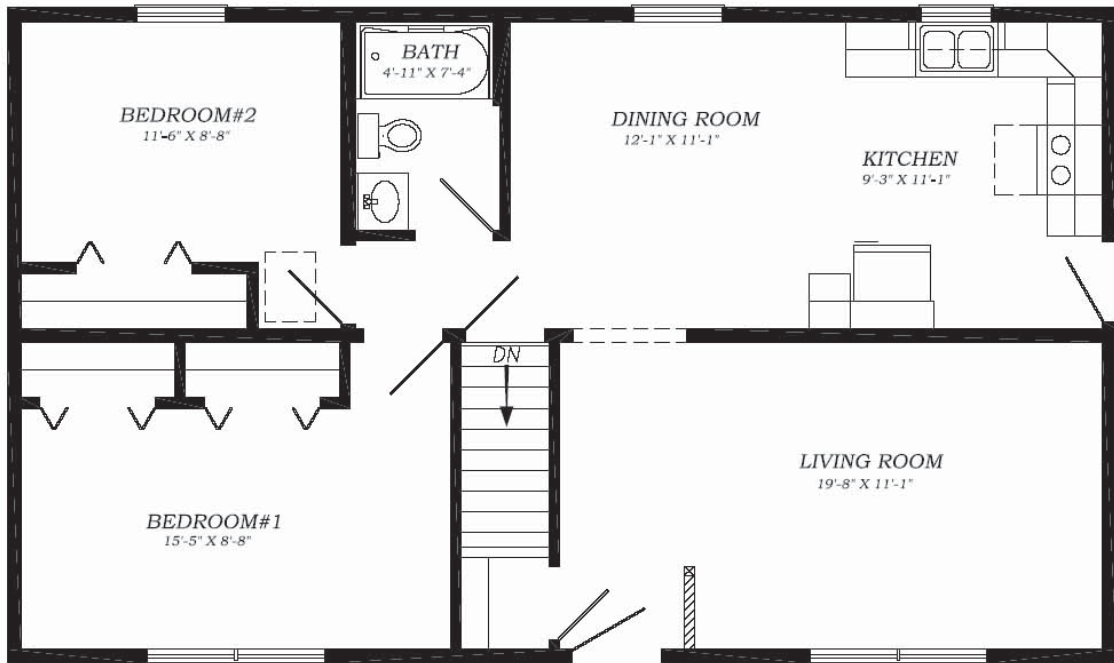

*Breezewood - 23'8"X40 - 946 SF*

*2 Bedroom 1 Bath*

Place Company Logo Here