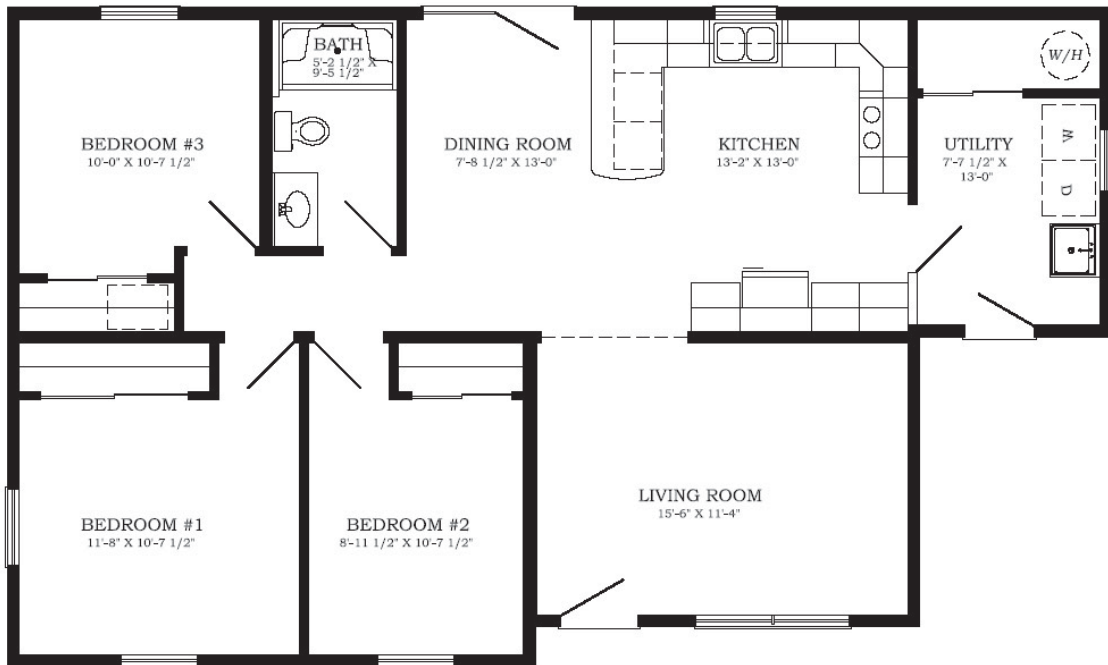

*Holiday - 27'6"X46/20'7" - 1,107 SF*

*3 Bedroom 2 Bath*

Place Company Logo Here