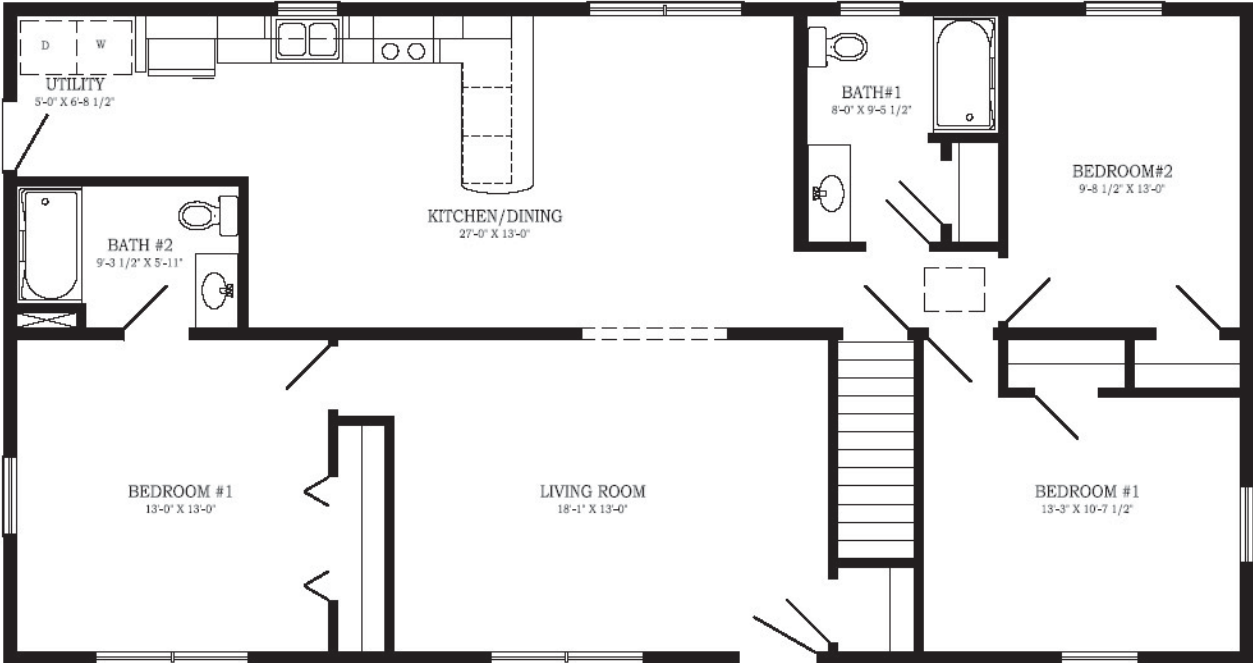

Mifflinburg - 23'8"X48 - 1,136 SF

3 Bedroom 2 Bath

Place Company Logo Here