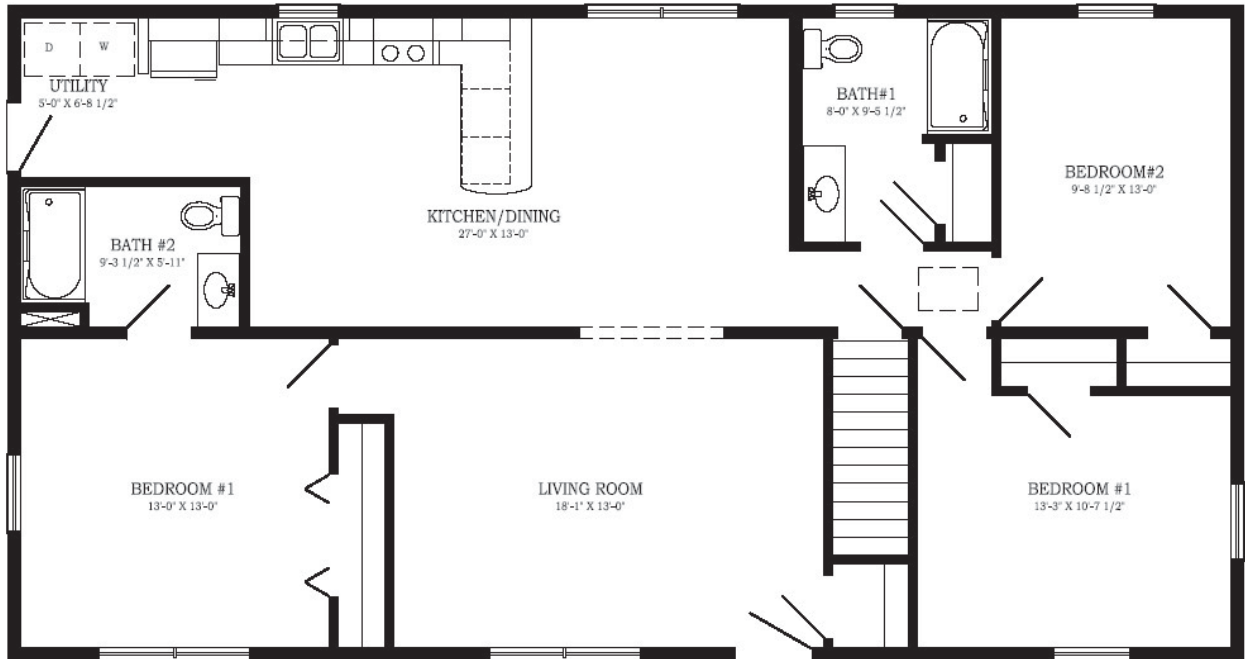

*Mifflinburg II - 27'6"X52 - 1,430 SF*

*3 Bedroom 2 Bath*

Place Company Logo Here