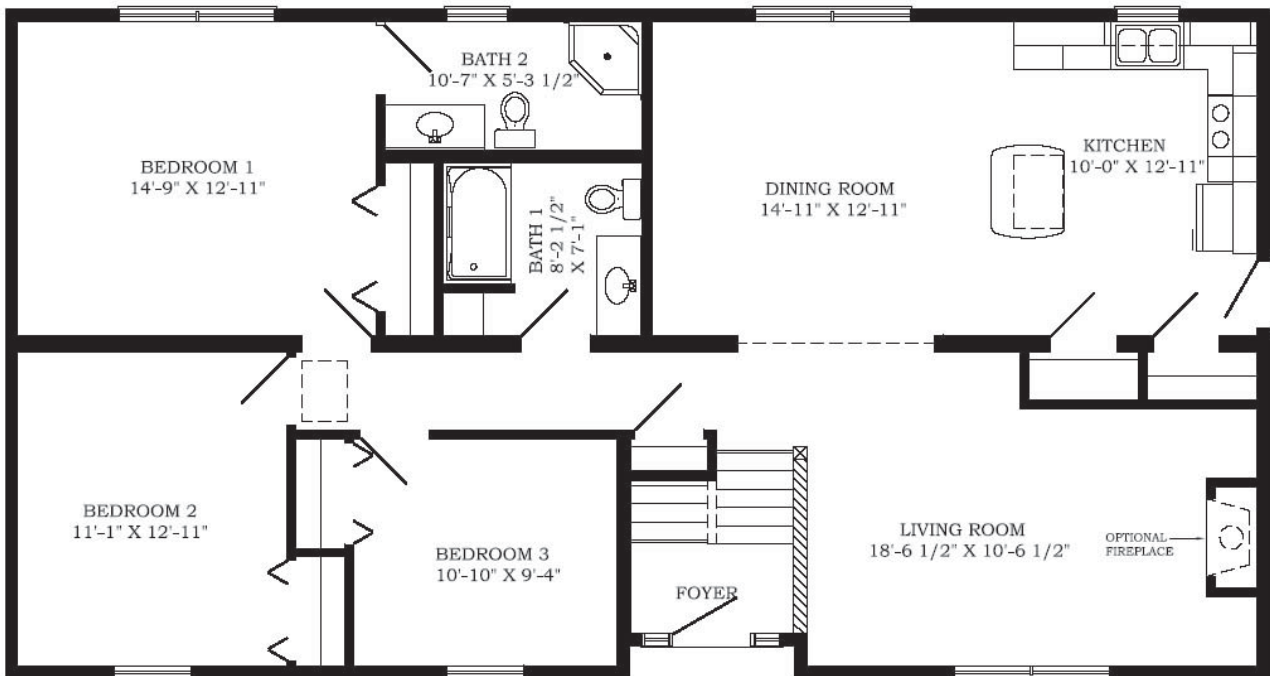

*Brookfield I - 27'6"X52 - 1,430 SF*

*3 Bedroom 1<sup>3</sup>/<sub>4</sub> Bath*

Place Company Logo Here