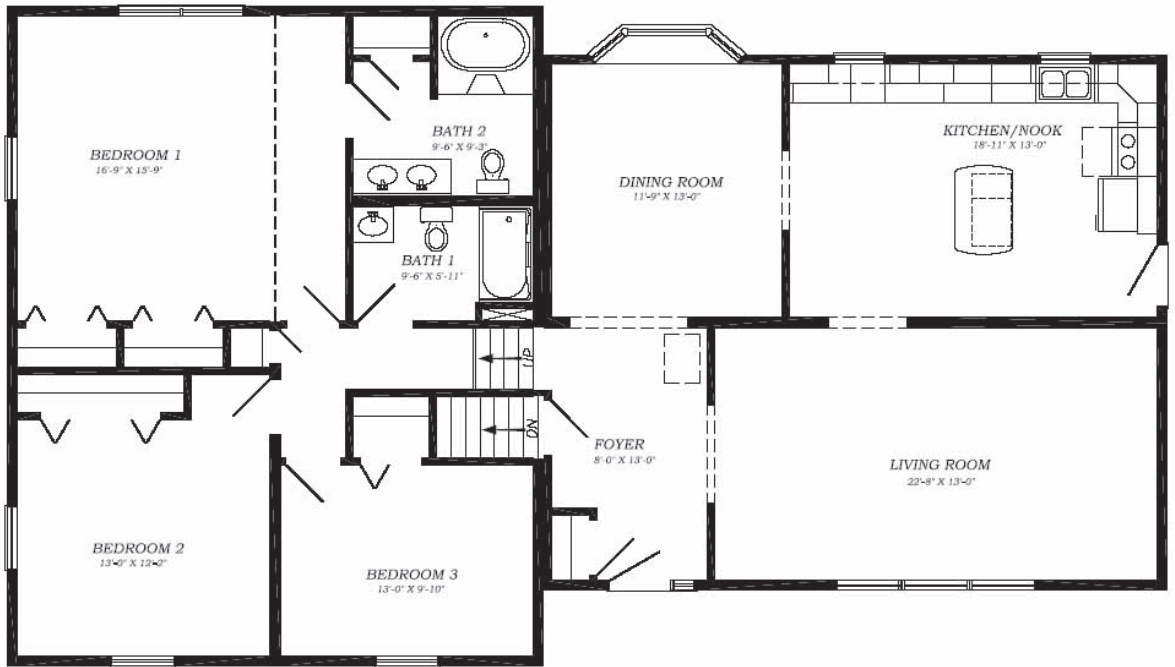

*Buckeye - 27'6"X34'32" - 1,815 SF*

*3 Bedroom 2 Bath*

Place Company Logo Here