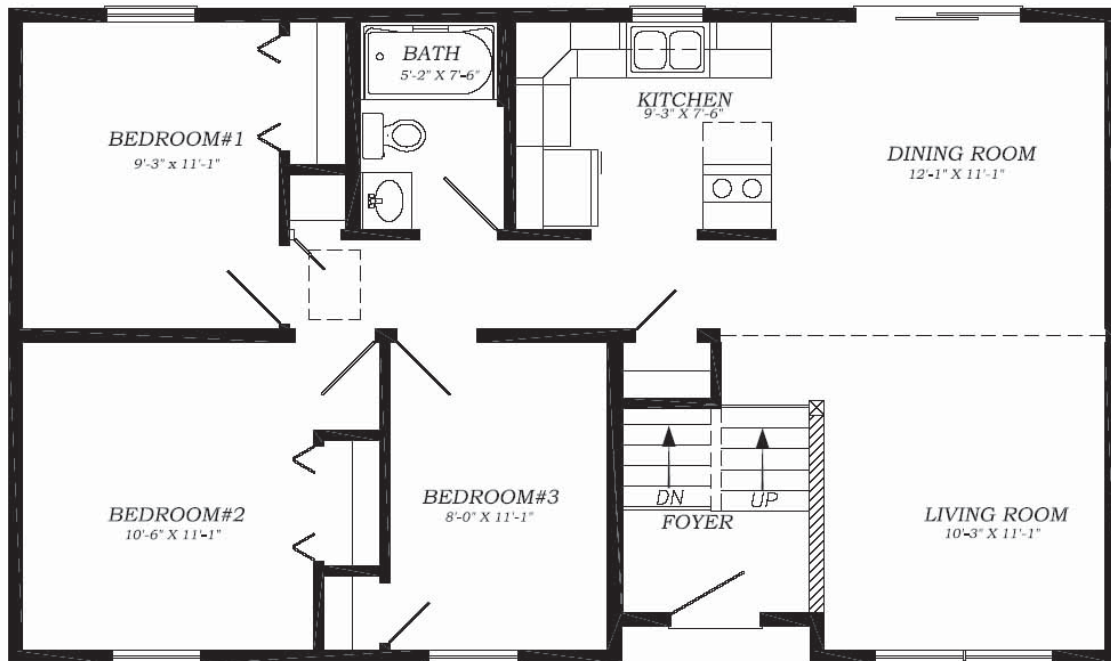

*Meadowview - 23'8"X40 - 946 SF*

*3 Bedroom 1 Bath*

Place Company Logo Here