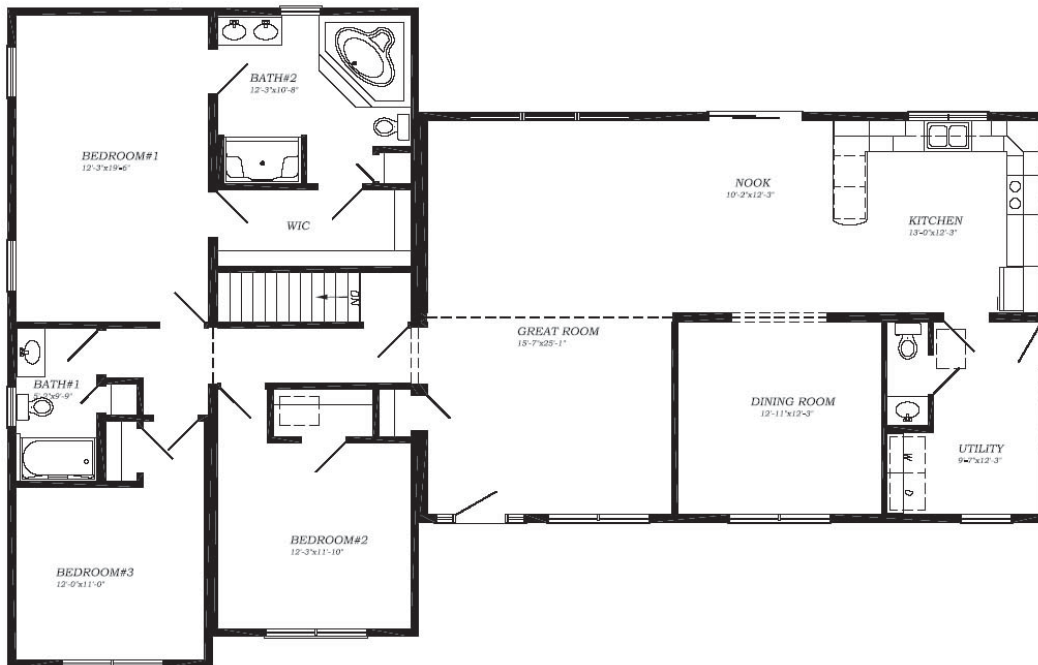

Ruby - 26'1"X40/42 - 2,104 SF

3 Bedroom 2½ Bath

Place Company Logo Here