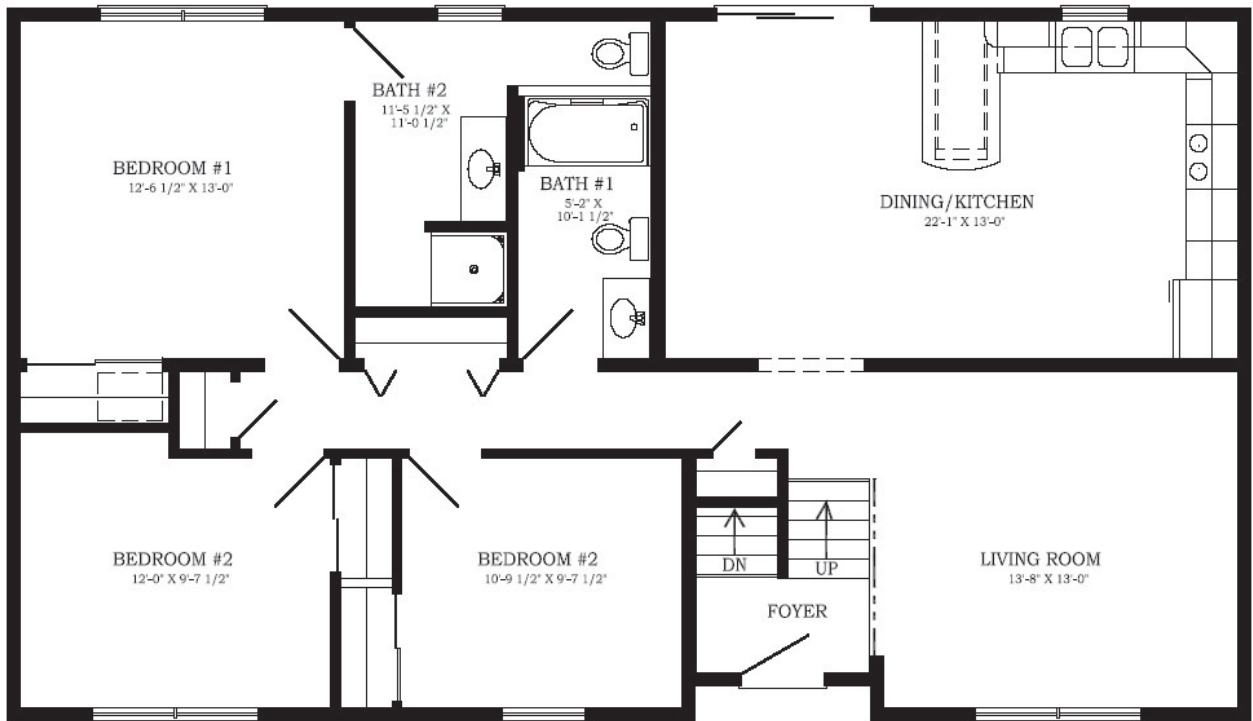

Sunview - 27'6"X48 - 1,320 SF

3 Bedroom 1³/₄ Bath

Place Company Logo Here