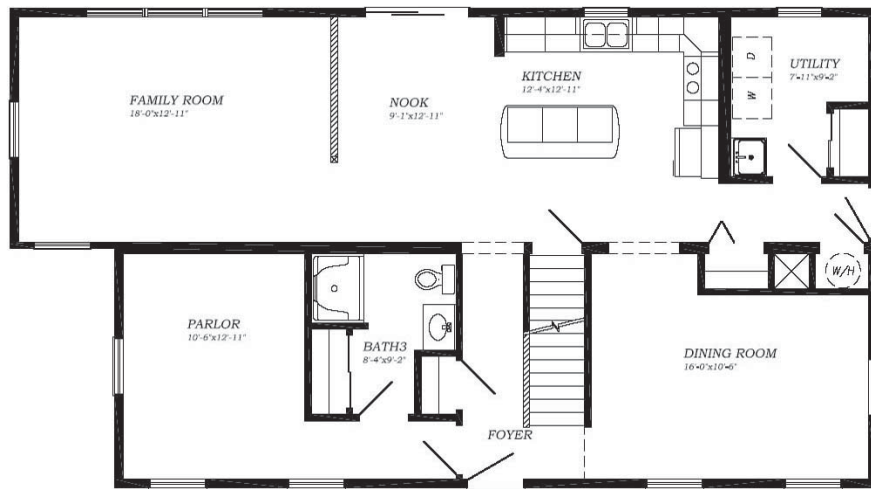

Carnegie - 27'6"X50/44 - 2,585 SF

4 Bedroom 2<sup>3</sup>/<sub>4</sub> Bath

Place Company Logo Here