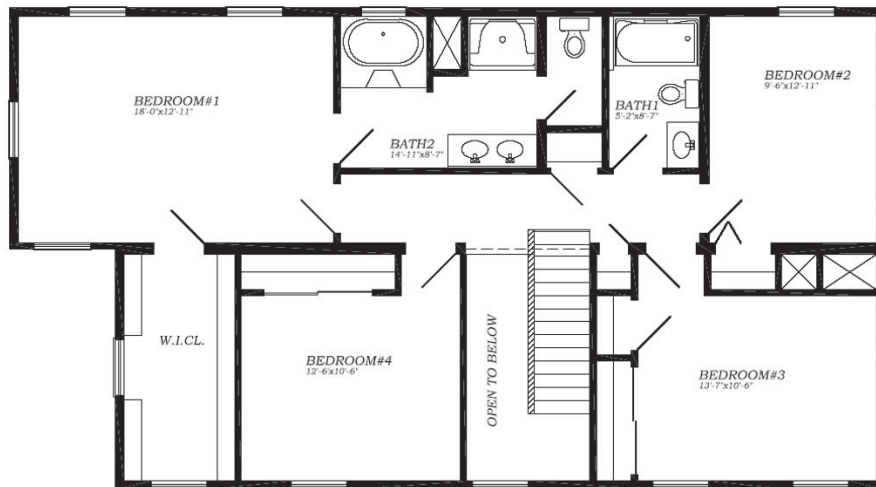

Carnegie - 27'6"X50/44 - 2,585 SF

4 Bedroom 2<sup>3</sup>/<sub>4</sub> Bath

Place Company Logo Here