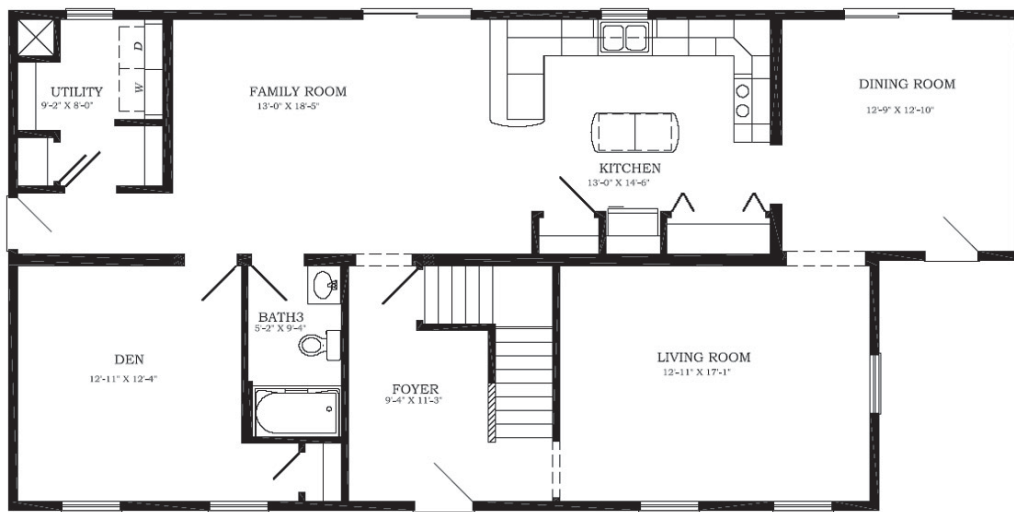

*Manor - 27'6"X48/56 - 2,860 SF*

*4 Bedroom 3 Bath*

Place Company Logo Here