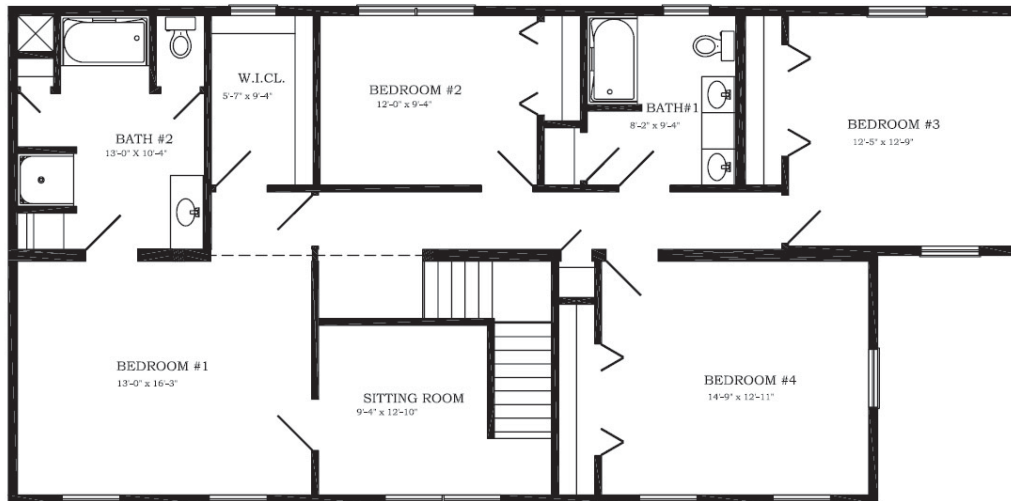

*Manor - 27'6"X48/56 - 2,860 SF*

*4 Bedroom 3 Bath*

Place Company Logo Here